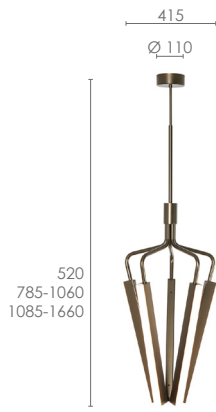

Angel

All Angel models come in the following colours

Bronze colored

Brass

Steel

Black

Angel Chandelier 3 300

Angel Chandelier 3 500

Angel Chandelier 3 1000

Angel Chandelier 5 1000

Angel Chandelier 5 500

Angel Wall 1000

Angel Wide 3 300

Angel Wide 3 500

Angel Wide 5 300

Angel Wide 5 500