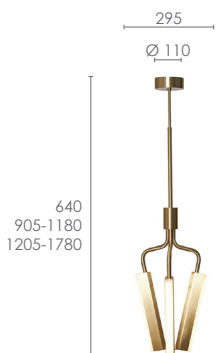

Angel

All Angel models come in the following colours

Bronze colored

Brass

Steel

Black

Angel Chandelier 3 300

Angel Chandelier 3 500

Angel Chandelier 3 1000

Angel Chandelier 5 1000

Angel Chandelier 5 500

Angel Wall 1000

Angel Wide 3 300

Angel Wide 3 500

Angel Wide 5 300

Angel Wide 5 500